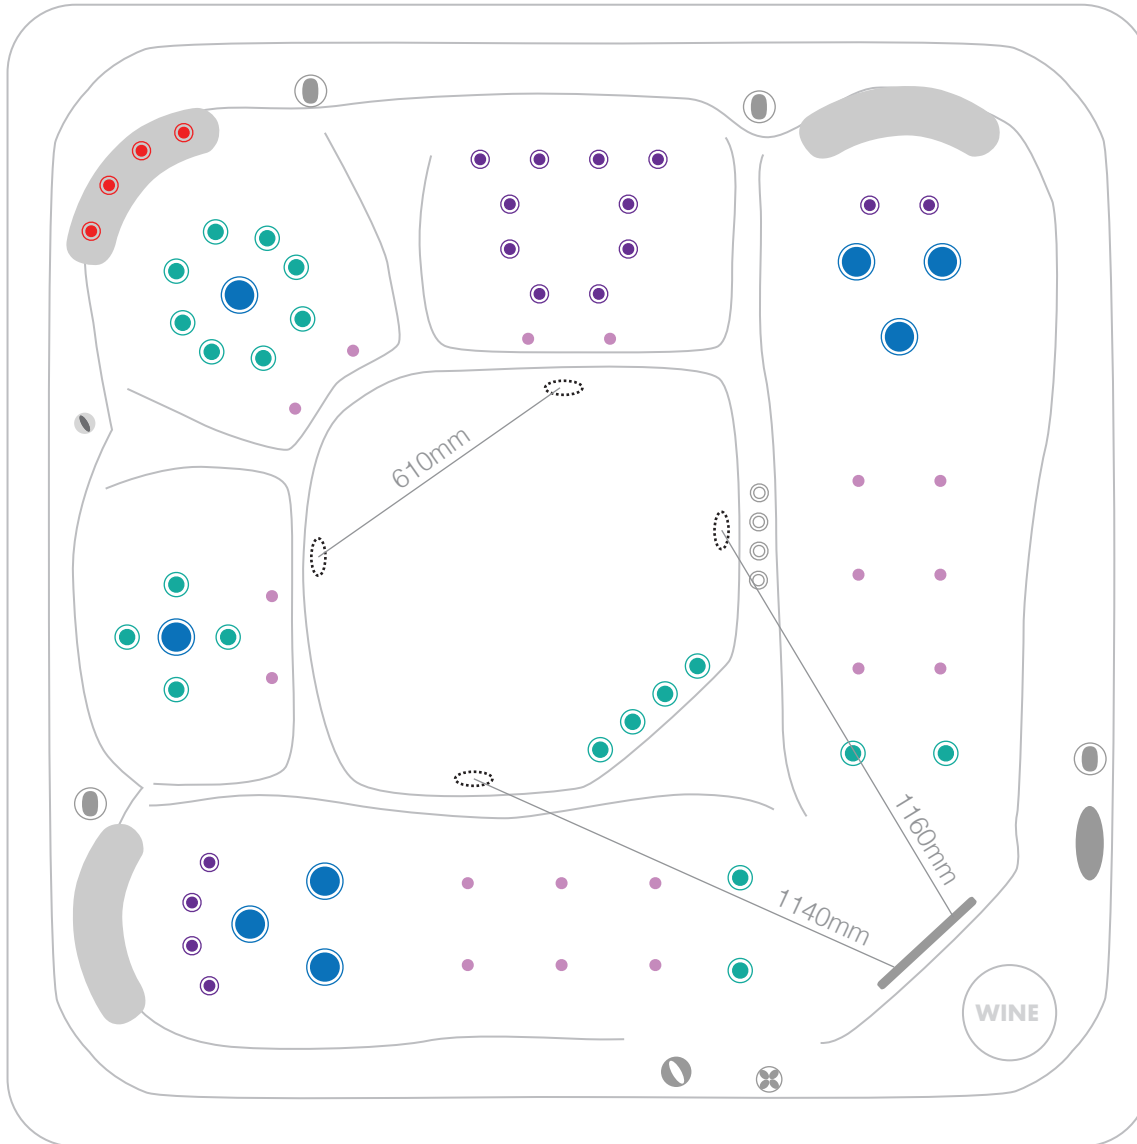

# myCelebration66PREMIUM

technical specifications : 2021\_04  
2265 x 2265 x 830

-  500 series jet
-  400 series jet
-  300 series jet
-  200 series jet
-  volcano jet
-  7" cohuna jet
-  swim jet
-  neck jet
-  air massage jet
-  large diverter control
-  small on/off control
-  air control
-  aromatherapy canister
-  touchpad control
-  filter box
-  safety suction
-  water return jet
-  water spout

# myCelebration66PREMIUM

technical specifications : 2021\_04  
2265 x 2265 x 830

Sapphire Spas comply with Australian Standard AS1926.3-2010