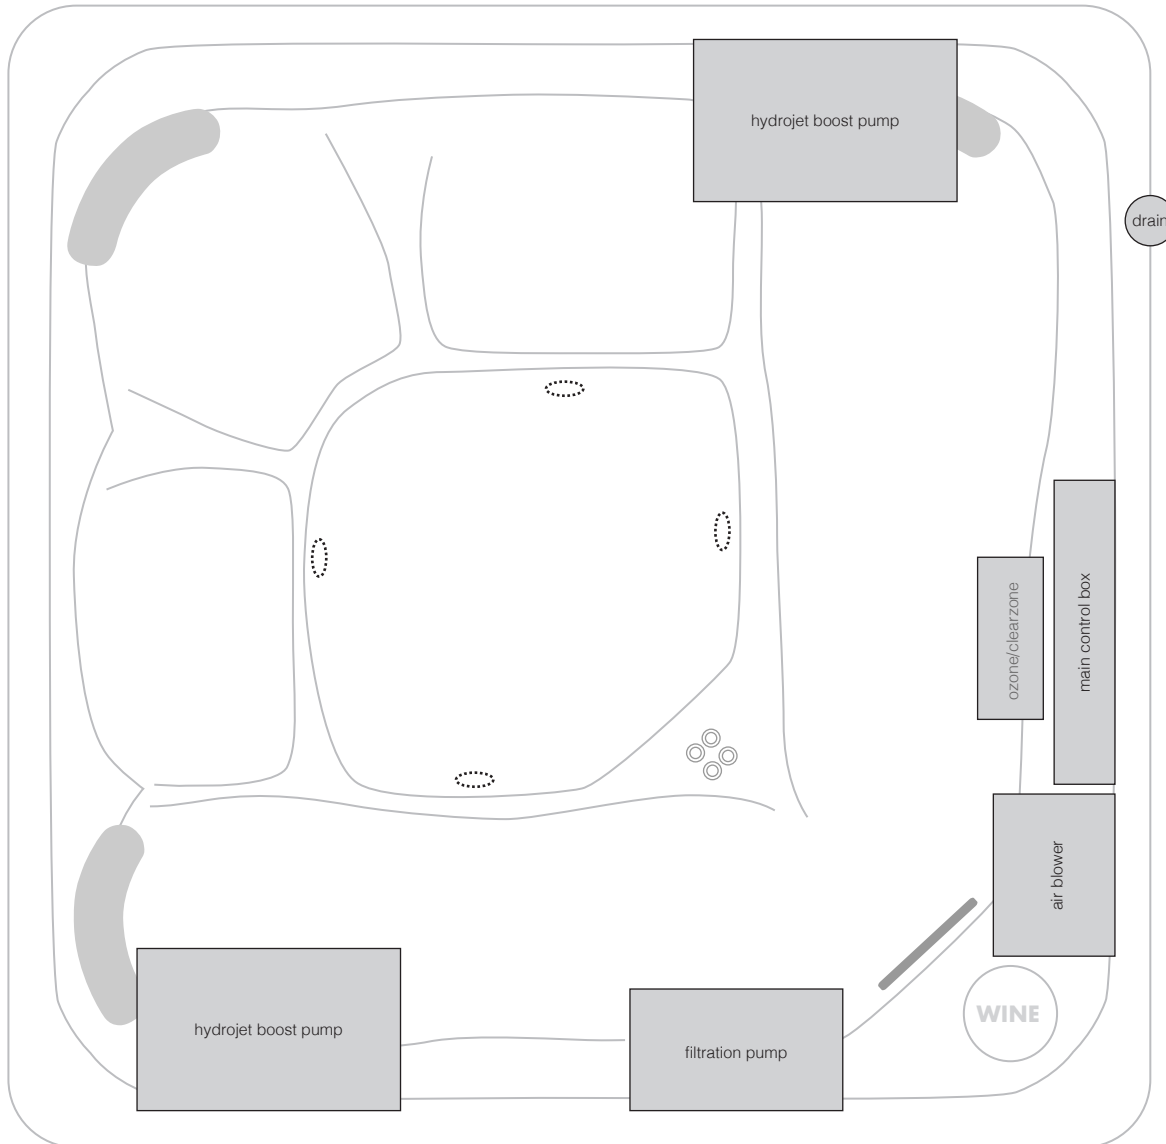

# myCelebration66PREMIUM

technical specifications : 2021\_04  
2265 x 2265 x 830

-  500 series jet
-  400 series jet
-  300 series jet
-  200 series jet
-  volcano jet
-  7" cohuna jet
-  swim jet
-  neck jet
-  air massage jet
-  large diverter control
-  small on/off control
-  air control
-  aromatherapy canister
-  touchpad control
-  filter box
-  safety suction
-  water return jet
-  water spout

# myCelebration66PREMIUM

technical specifications : 2021\_04  
2265 x 2265 x 830

Sapphire Spas comply with Australian Standard AS1926.3-2010