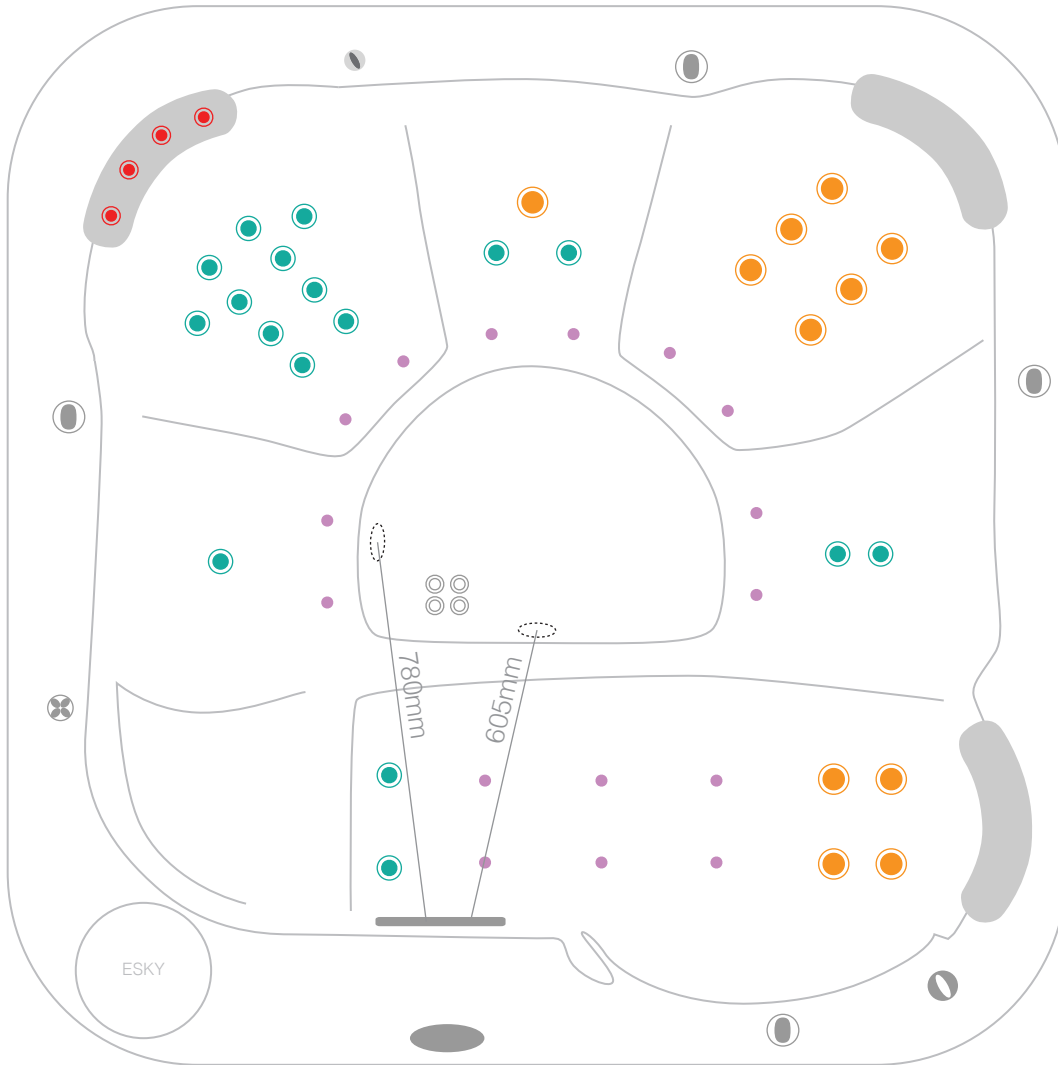

myDream48STANDARD+

technical specifications : 2021_03
2100 x 2100 x 890

-  500 series jet
-  400 series jet
-  300 series jet
-  200 series jet
-  volcano jet
-  7" cohuna jet
-  swim jet
-  neck jet
-  air massage jet
-  large divertor control
-  small on/off control
-  air control
-  aromatherapy canister
-  touchpad control
-  filter box
-  safety suction
-  water return jet
-  water spout

Sapphire Spas comply with Australian Standard AS1926.3-2010

myDream48STANDARD+

technical specifications : 2021_03
2100 x 2100 x 890