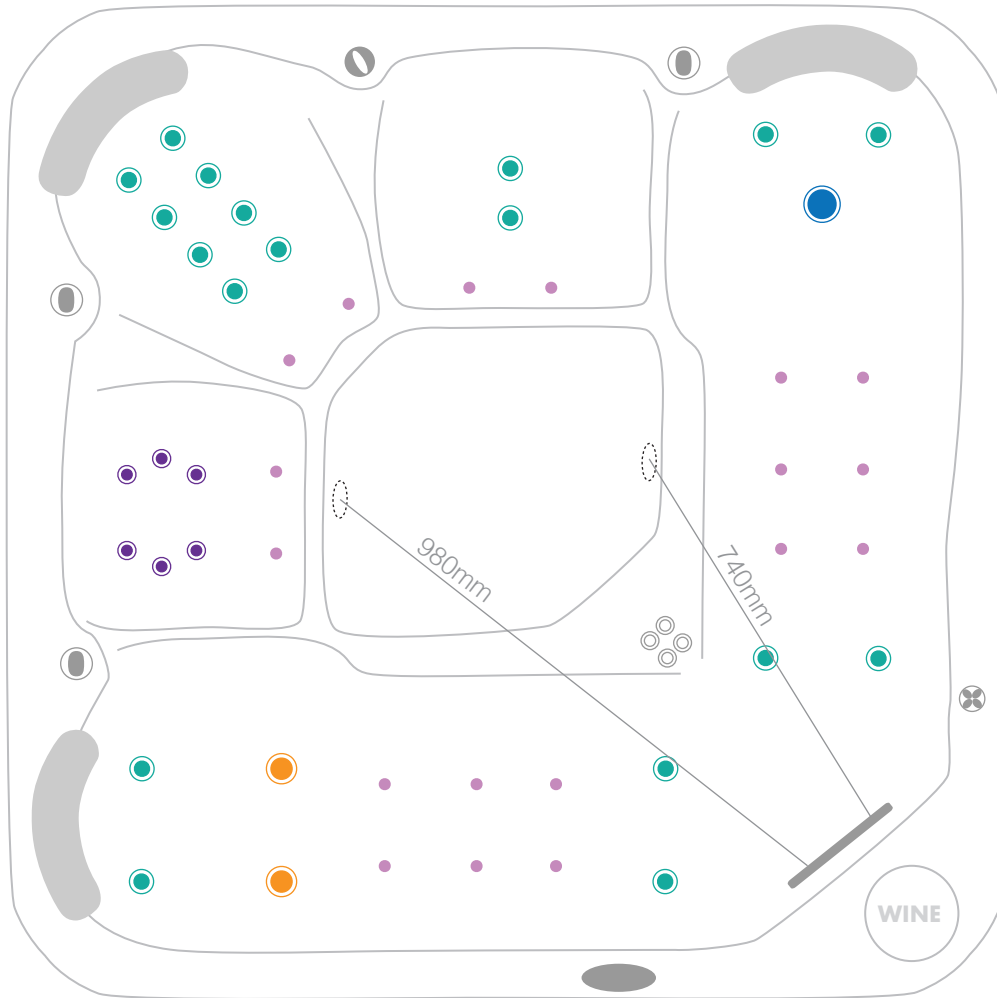

myFamily45CLASSIC

technical specifications : 2021_03
1985 x 1985 x 890

-  500 series jet
-  400 series jet
-  300 series jet
-  200 series jet
-  volcano jet
-  7" cohuna jet
-  swim jet
-  neck jet
-  air massage jet
-  large divertor control
-  small on/off control
-  air control
-  aromatherapy canister
-  touchpad control
-  filter box
-  safety suction
-  water return jet
-  water spout

Sapphire Spas comply with Australian Standard AS1926.3-2010

myFamily45CLASSIC

technical specifications : 2021_03
1985 x 1985 x 890