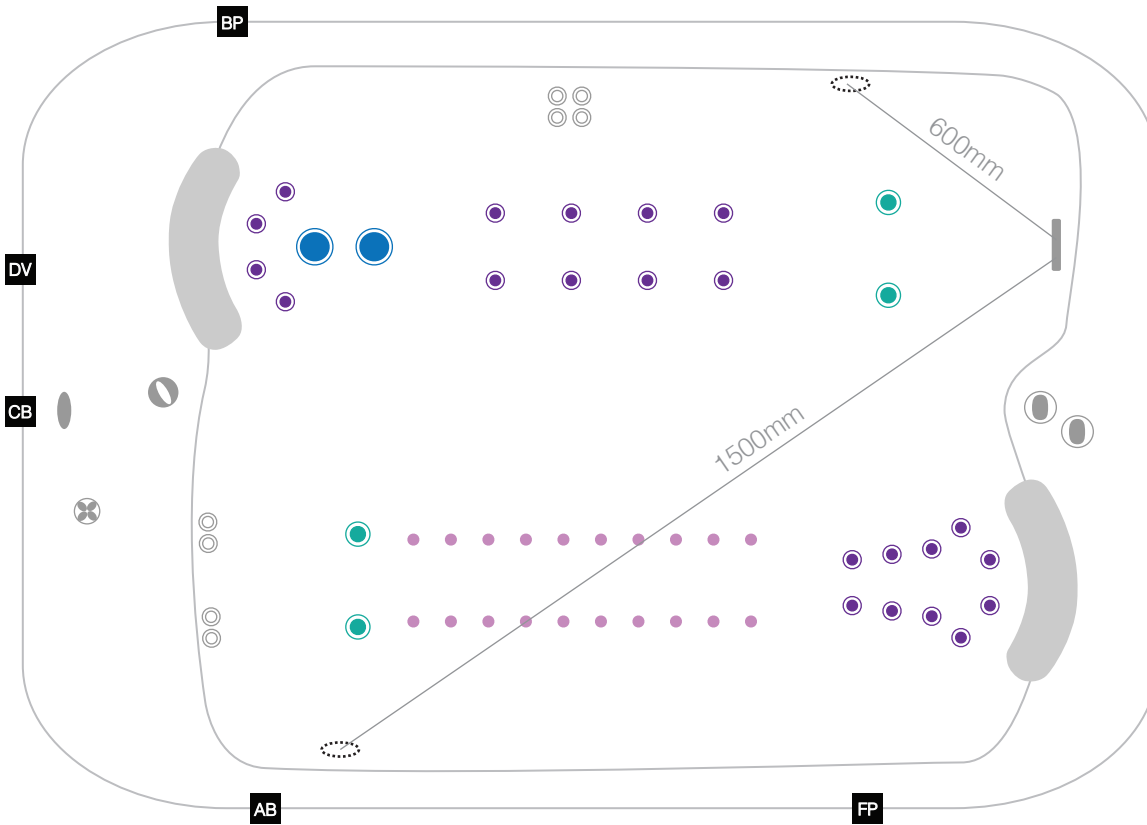

# myGetaway48STANDARD+

technical specifications : 2021\_03  
2250 x 1560 x 790

-  500 series jet
-  400 series jet
-  300 series jet
-  200 series jet
-  volcano jet
-  7" cohuna jet
-  swim jet
-  neck jet
-  air massage jet
-  large divertor control
-  small on/off control
-  air control
-  aromatherapy canister
-  touchpad control
-  filter box
-  safety suction
-  water return jet
-  water spout

# myGetaway48STANDARD+

technical specifications : 2021\_03  
2250 x 1560 x 790