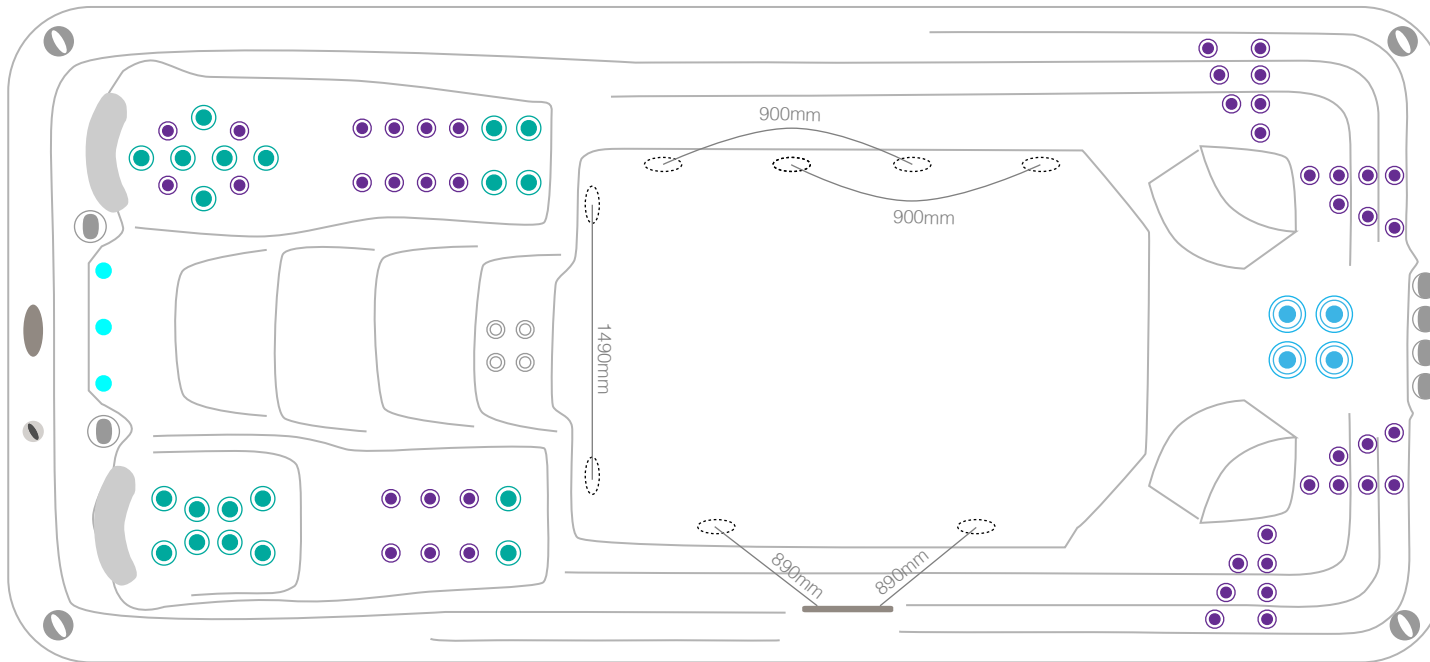

myIndulge5.0mEXTREME 73jets

technical specifications : 2021_03
4965 x 2290 x 1320

-  500 series jet
-  400 series jet
-  300 series jet
-  200 series jet
-  volcano jet
-  7" cohuna jet
-  swim jet
-  neck jet
-  air massage jet
-  large divertor control
-  small on/off control
-  air control
-  aromatherapy canister
-  touchpad control
-  filter box
-  safety suction
-  water return jet
-  water spout

Sapphire Spas comply with Australian Standard AS1926.3-2010

myIndulge5.0mEXTREME 73jets

technical specifications : 2021_03
4965 x 2290 x 1320