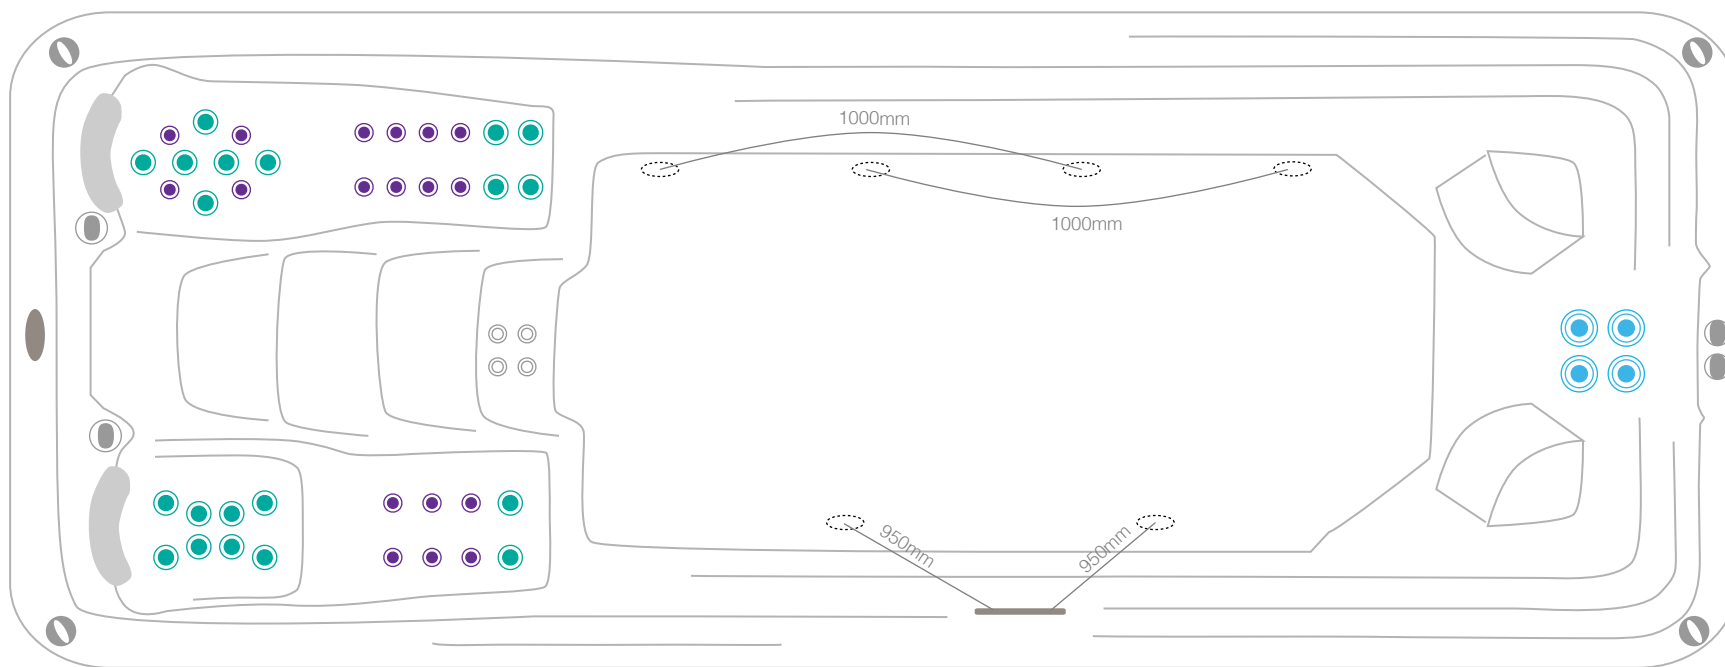

# myIndulge6.0mPREMIUM 42jets

technical specifications : 2021\_03  
5980 x 2290 x 1320

-  500 series jet
-  400 series jet
-  300 series jet
-  200 series jet
-  volcano jet
-  7" cohuna jet
-  swim jet
-  neck jet
-  air massage jet
-  large divertor control
-  small on/off control
-  air control
-  aromatherapy canister
-  touchpad control
-  filter box
-  safety suction
-  water return jet
-  water spout

# myIndulge6.0mPREMIUM 42jets

technical specifications : 2021\_03  
5980 x 2290 x 1320