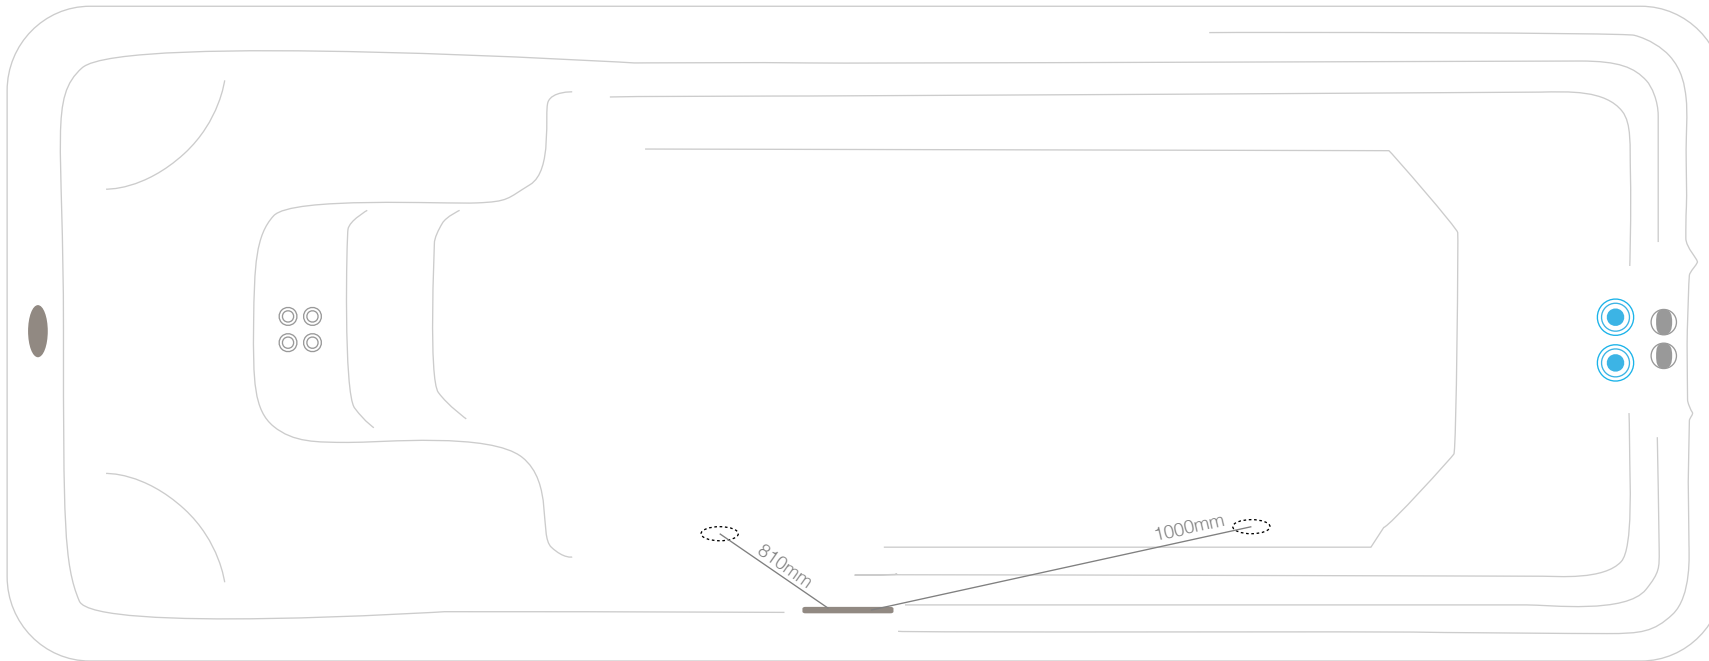

myWatersedge6.0mPLUNGE 2jets

technical specifications : 2021_03
5980 x 2290 x 1320

- 500 series jet
- 400 series jet
- 300 series jet
- 200 series jet
- volcano jet
- 7" cohuna jet
- swim jet
- neck jet
- air massage jet
- large diverter control
- small on/off control
- air control
- aromatherapy canister
- touchpad control
- filter box
- safety suction
- water return jet
- water spout

Sapphire Spas comply with Australian Standard AS1926.3-2010

myWatersedge6.0mPLUNGE 2jets

technical specifications : 2021_03
5980 x 2290 x 1320