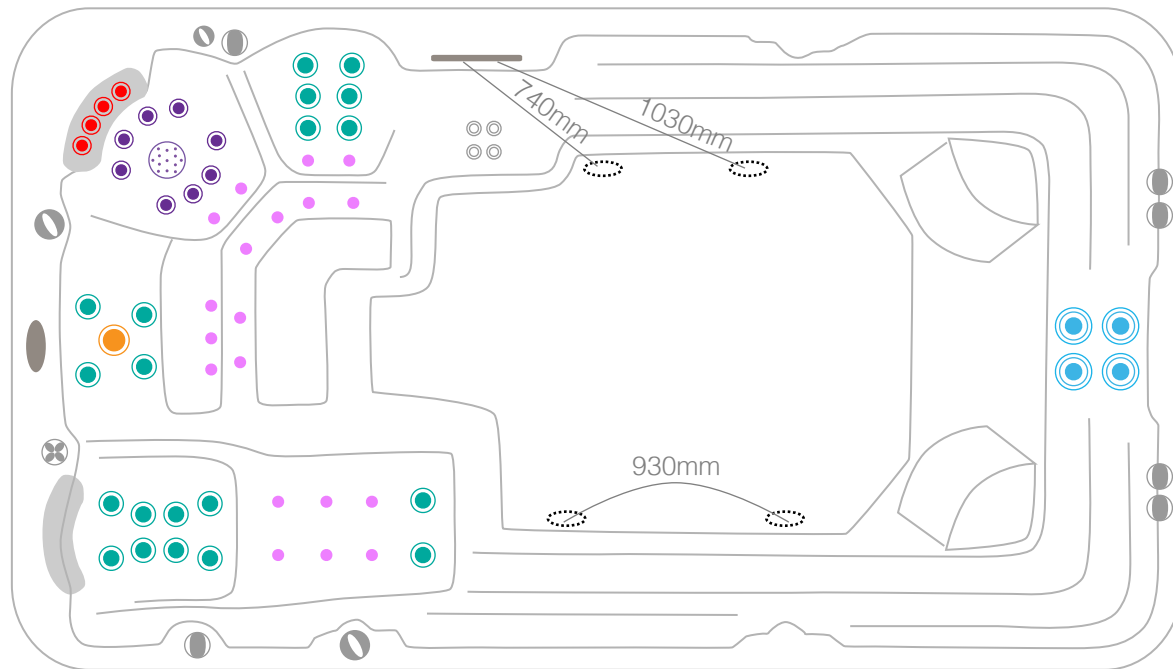

myWorkout4.5mPREMIUM 57jet

technical specifications : 2021_03
4450 x 2290 x 1310

- 500 series jet
- 400 series jet
- 300 series jet
- 200 series jet
- volcano jet
- 7" cohuna jet
- swim jet
- neck jet
- air massage jet
- large divertor control
- small on/off control
- air control
- aromatherapy canister
- touchpad control
- filter box
- safety suction
- water return jet
- water spout

myWorkout4.5mPREMIUM 57jet

technical specifications : 2021_03
4450 x 2290 x 1310