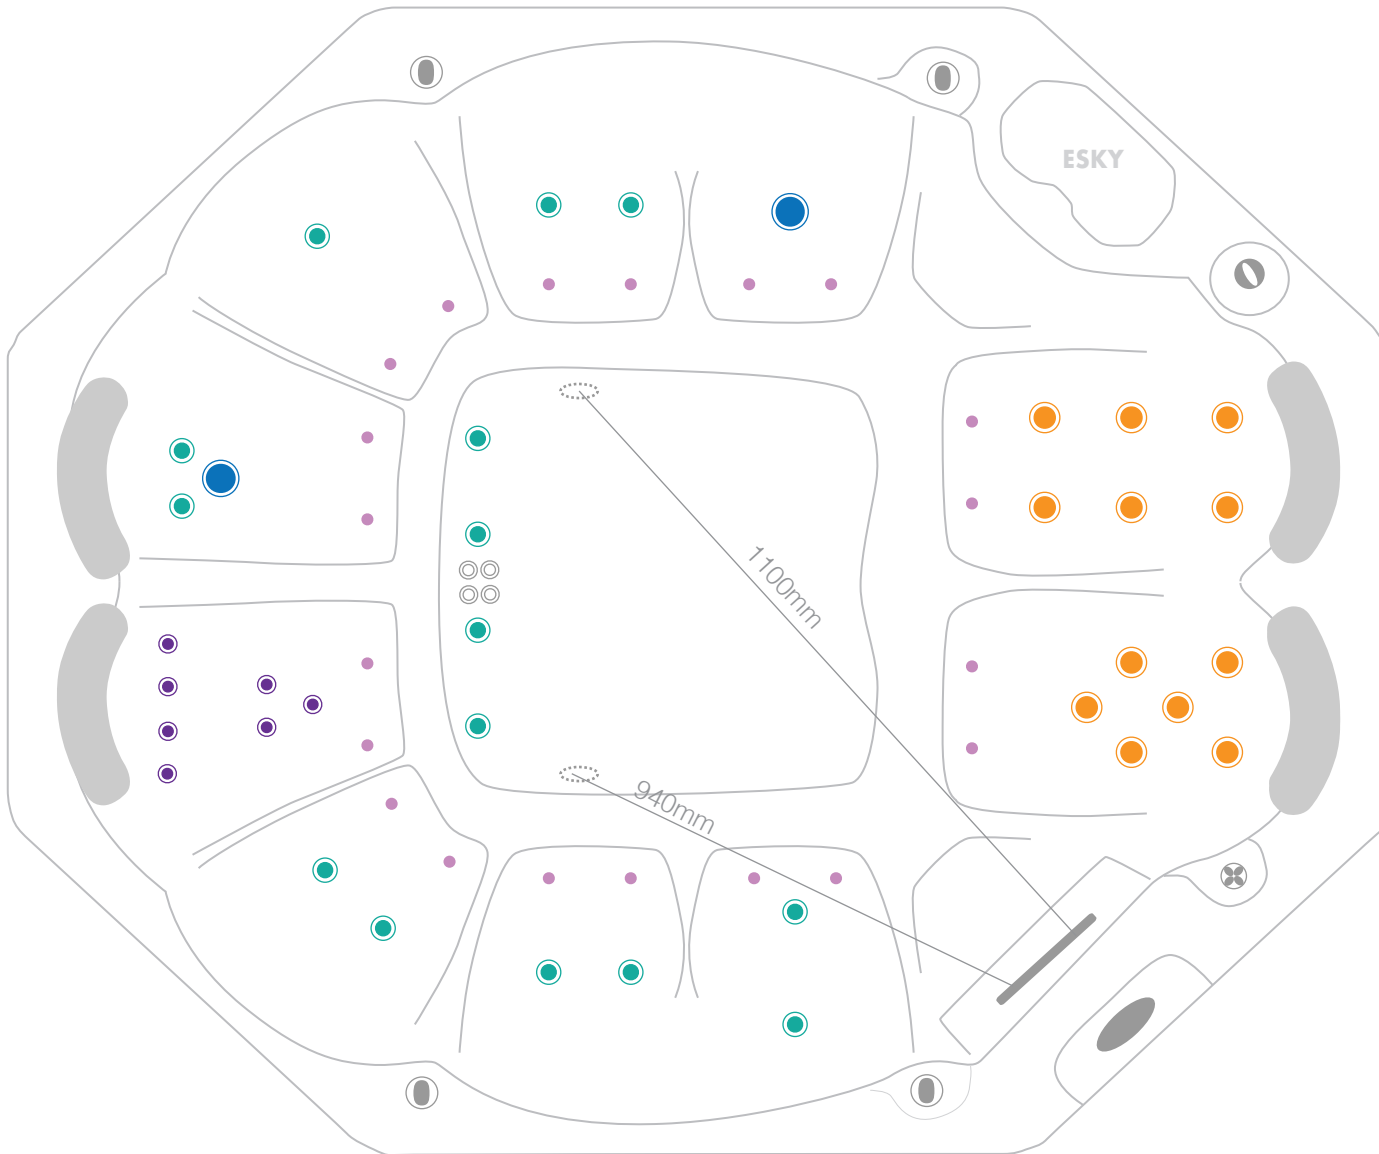

myParty52CLASSIC

technical specifications : 2021_03
2750 x 2265 x 900

-  500 series jet
-  400 series jet
-  300 series jet
-  200 series jet
-  volcano jet
-  7" cohuna jet
-  swim jet
-  neck jet
-  air massage jet
-  large divertor control
-  small on/off control
-  air control
-  aromatherapy canister
-  touchpad control
-  filter box
-  safety suction
-  water return jet
-  water spout

Sapphire Spas comply with Australian Standard AS1926.3-2010

myParty52CLASSIC

technical specifications : 2021_03
2750 x 2265 x 900