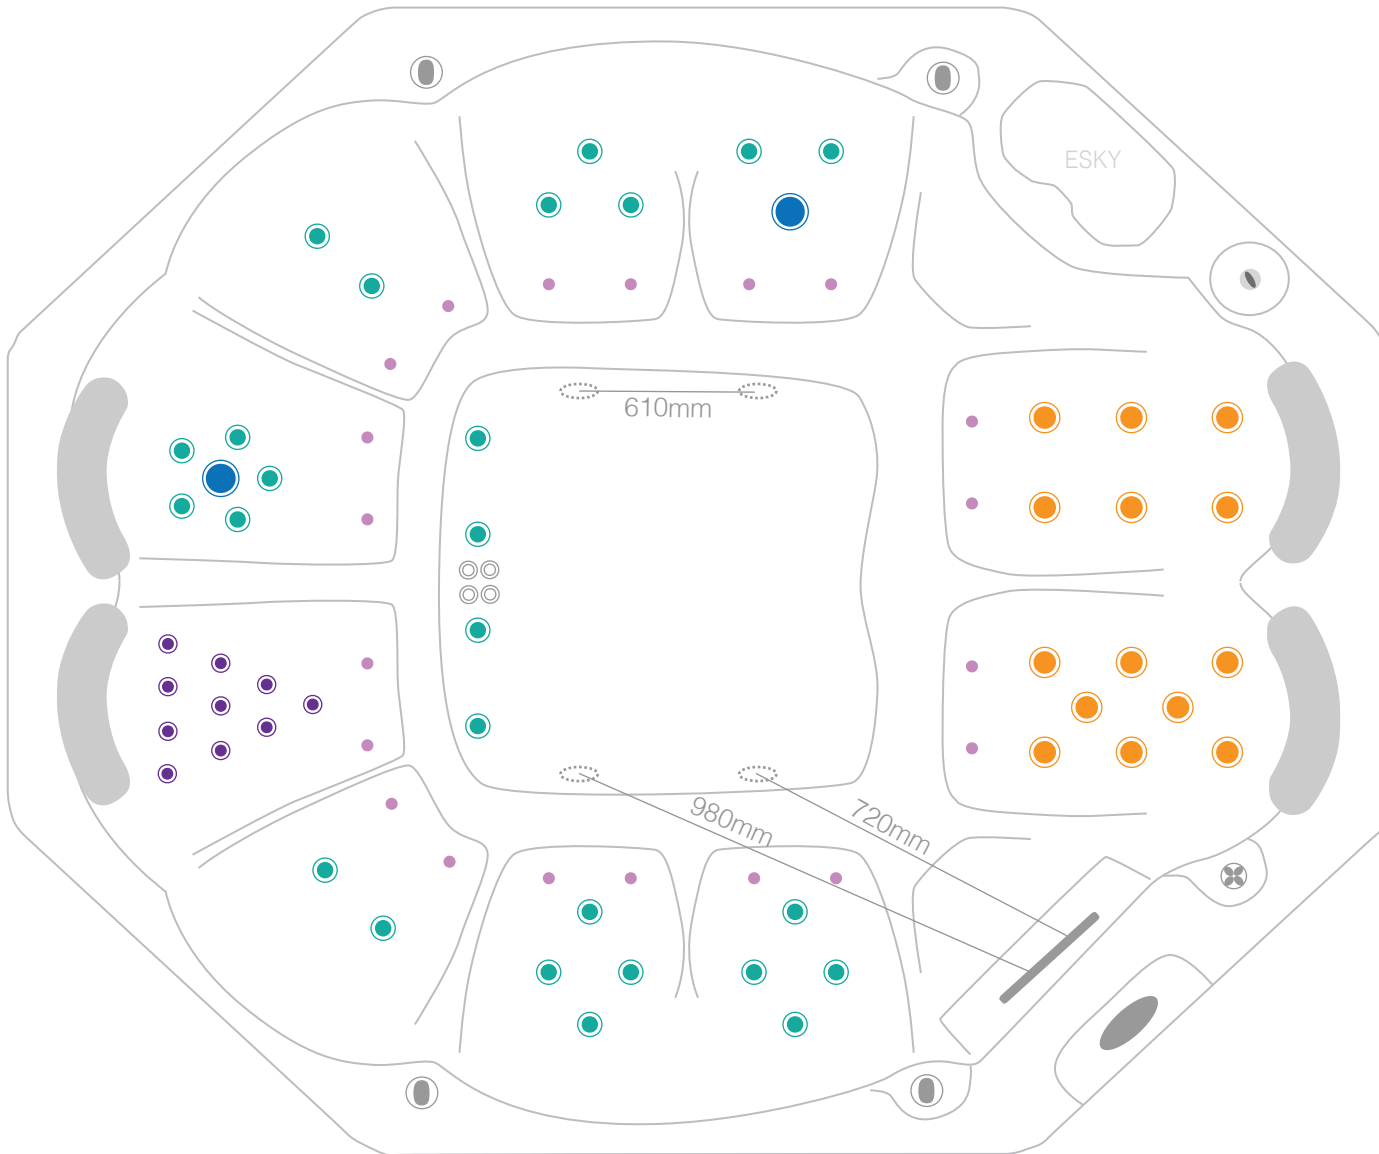

myParty71PREMIUM

technical specifications : 2021_03
2750 x 2265 x 900

- 500 series jet
- 400 series jet
- 300 series jet
- 200 series jet
- volcano jet
- 7" cohuna jet
- swim jet
- neck jet
- air massage jet
- large divertor control
- small on/off control
- air control
- aromatherapy canister
- touchpad control
- filter box
- safety suction
- water return jet
- water spout

Sapphire Spas comply with Australian Standard AS1926.3-2010

myParty71PREMIUM

technical specifications : 2021_03
2750 x 2265 x 900