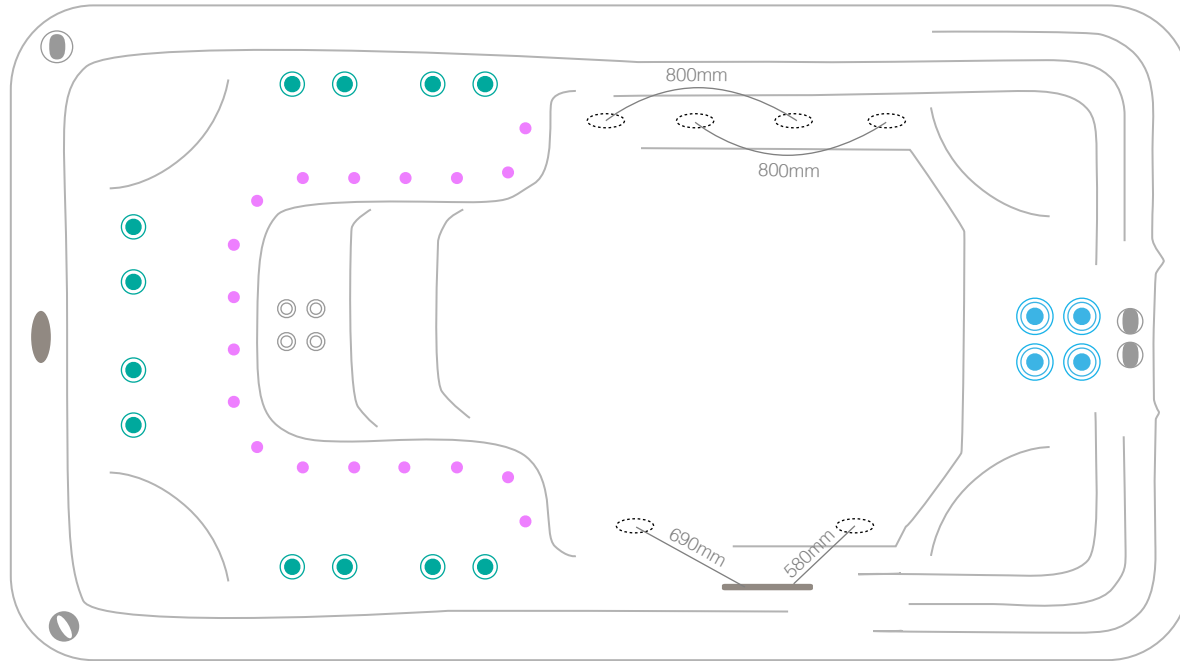

myWatersedge4.0mPREMIUM 34jets

technical specifications : 2021_03
3960 x 2290 x 1320

-  500 series jet
-  400 series jet
-  300 series jet
-  200 series jet
-  volcano jet
-  7" cohuna jet
-  swim jet
-  neck jet
-  air massage jet
-  large diverter control
-  small on/off control
-  air control
-  aromatherapy canister
-  touchpad control
-  filter box
-  safety suction
-  water return jet
-  water spout

myWatersedge4.0mPREMIUM 34jets

technical specifications : 2021_03
3960 x 2290 x 1320