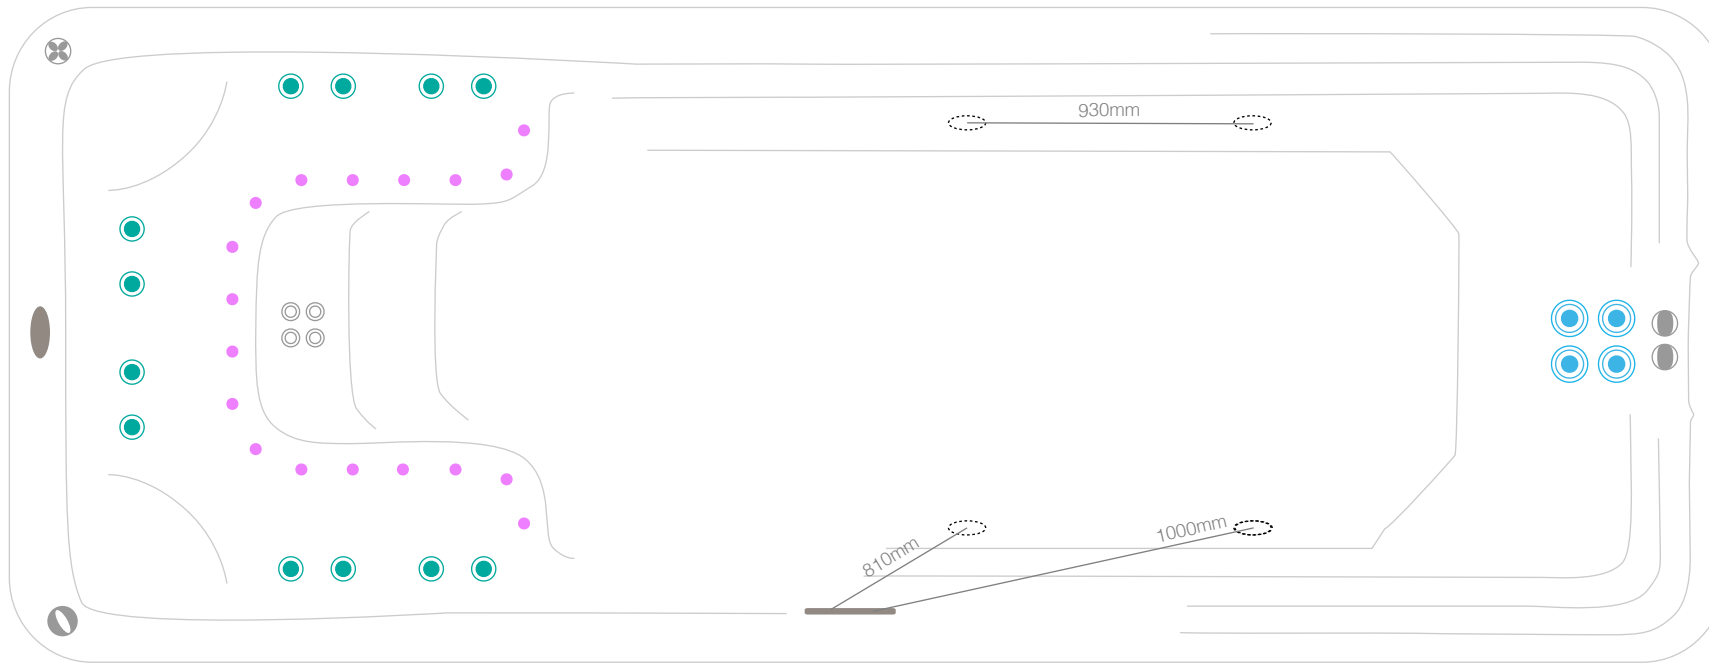

myWatersedge6.0mCLASSIC 34jets

technical specifications : 2021_03
5980 x 2290 x 1320

-  500 series jet
-  400 series jet
-  300 series jet
-  200 series jet
-  volcano jet
-  7" cohuna jet
-  swim jet
-  neck jet
-  air massage jet
-  large diverter control
-  small on/off control
-  air control
-  aromatherapy canister
-  touchpad control
-  filter box
-  safety suction
-  water return jet
-  water spout

myWatersedge6.0mCLASSIC 34jets

technical specifications : 2021_03
5980 x 2290 x 1320