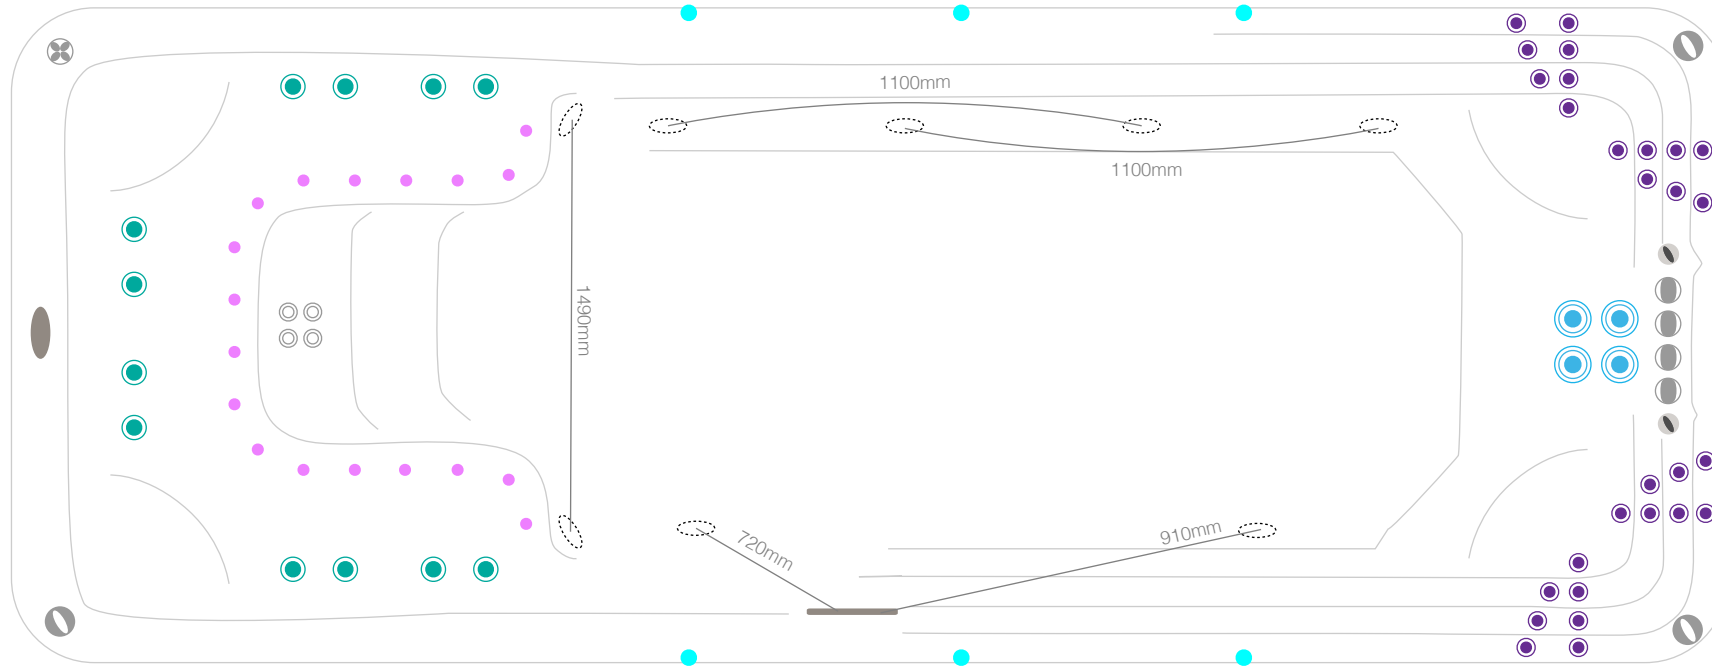

# myWatersedge6.0mEXTREME 68jets

technical specifications : 2021\_01  
5980 x 2290 x 1320

-  500 series jet
-  400 series jet
-  300 series jet
-  200 series jet
-  volcano jet
-  7" cohuna jet
-  swim jet
-  neck jet
-  air massage jet
-  large divertor control
-  small on/off control
-  air control
-  aromatherapy canister
-  touchpad control
-  filter box
-  safety suction
-  water return jet
-  water spout

# myWatersedge6.0mEXTREME 68jets

technical specifications : 2021\_03  
5980 x 2290 x 1320